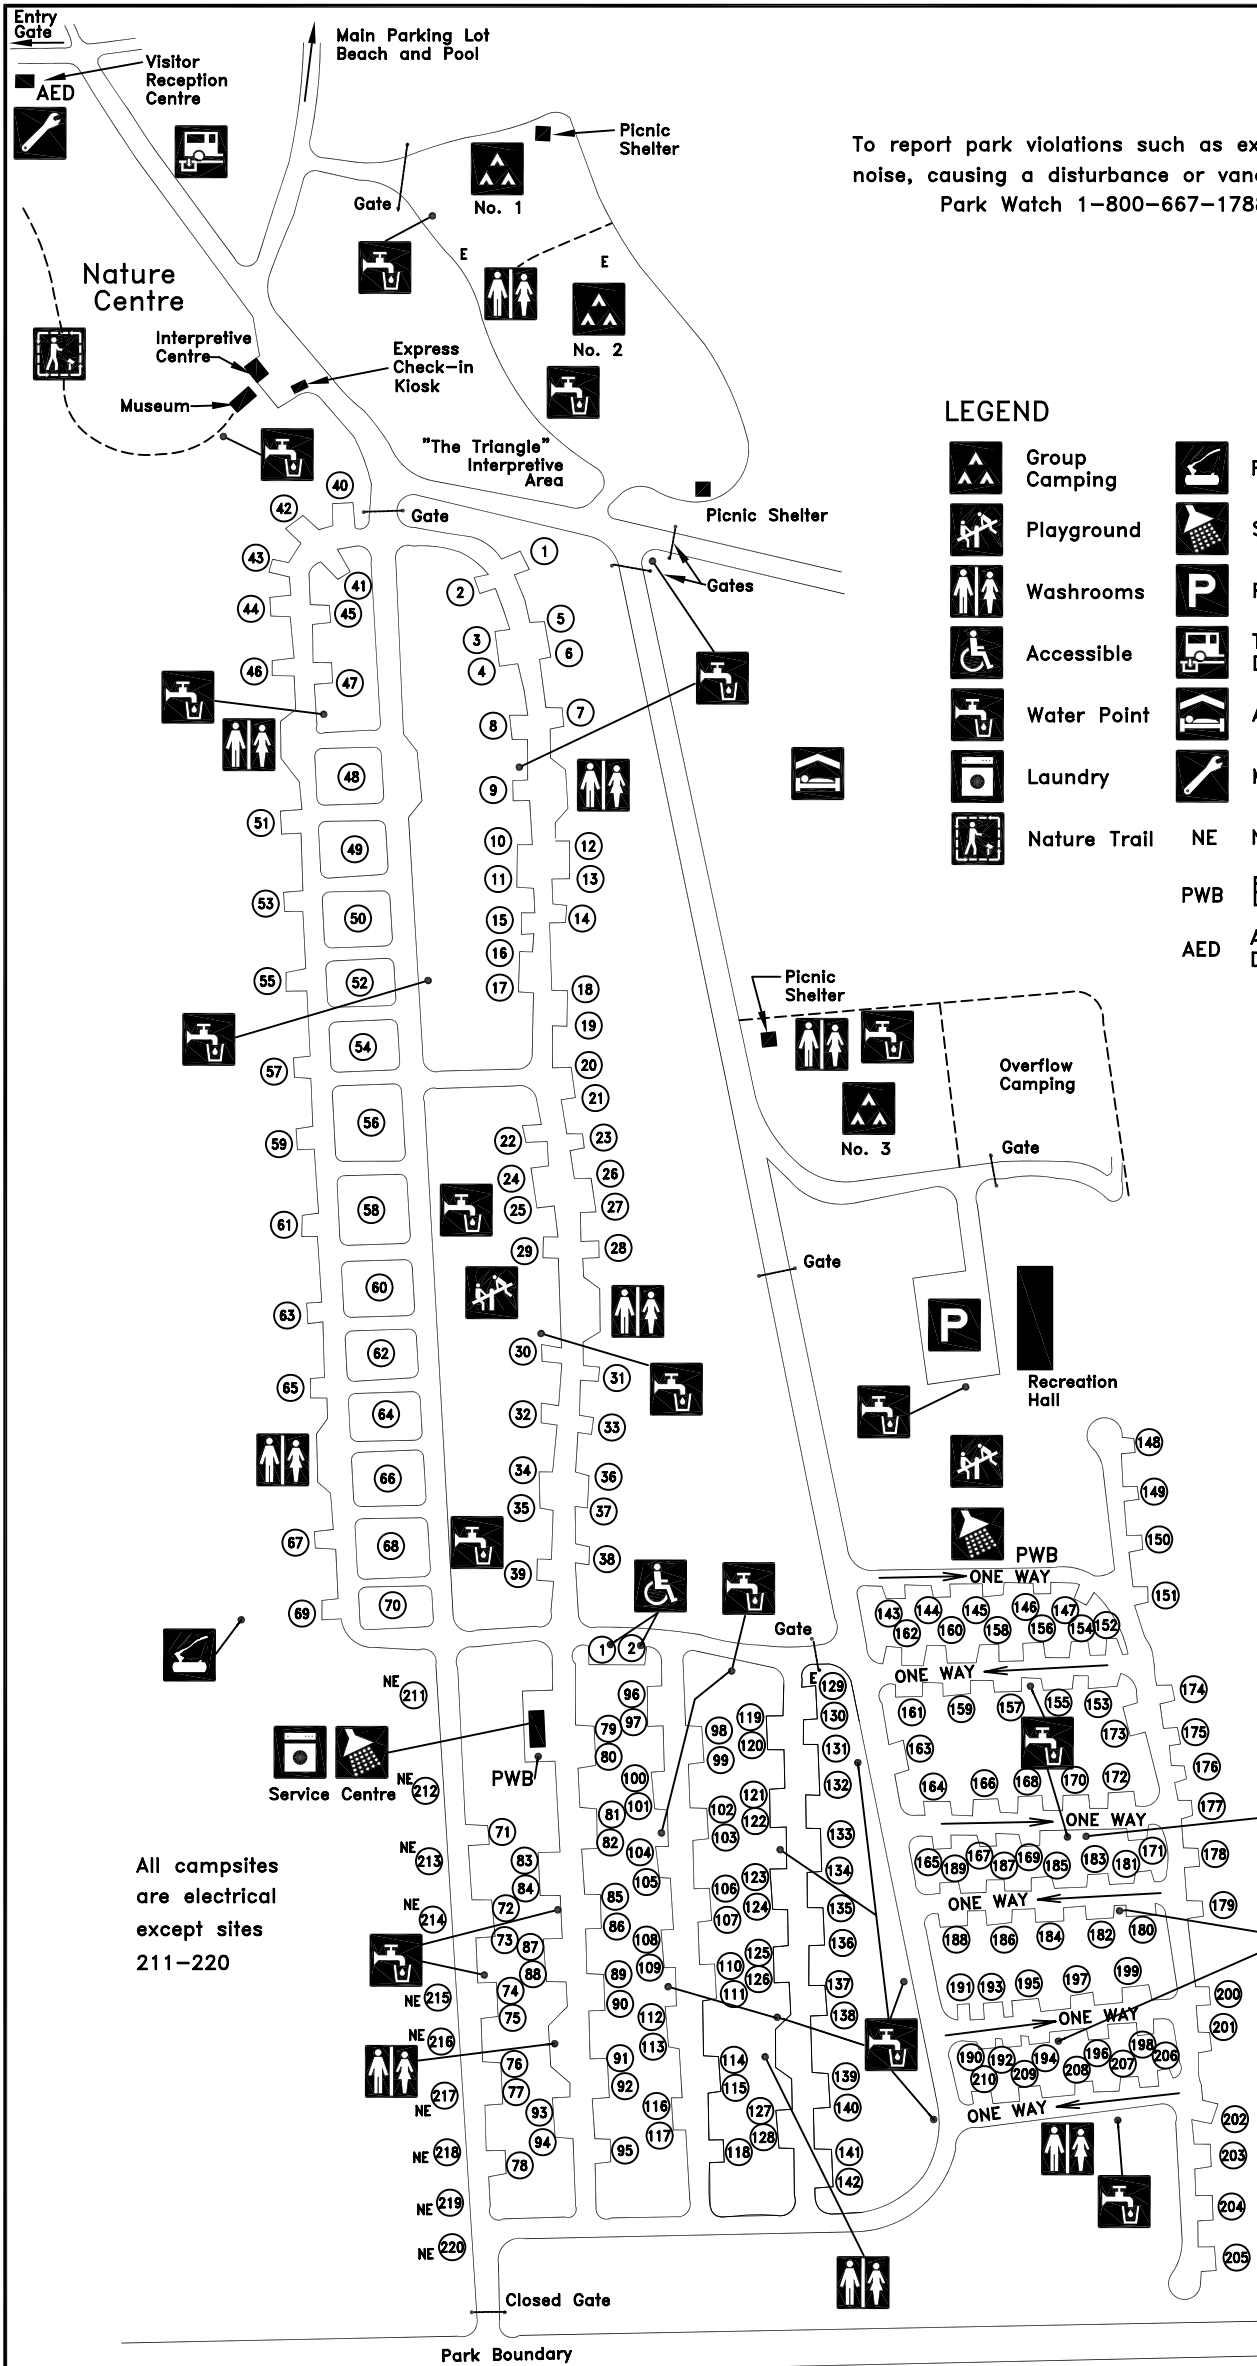

To report park violations such as excessive noise, causing a disturbance or vandalism call
Park Watch 1-800-667-1788

- LEGEND**
- Group Camping
 - Playground
 - Washrooms
 - Accessible
 - Water Point
 - Laundry
 - Nature Trail
 - Firewood
 - Showers
 - Parking
 - Trailer Sewage Dump
 - Accommodations
 - Maintenance Area
 - NE** Non-Electrical Sites
 - PWB** Pet Waste Bag Dispenser
 - AED** Automatic External Defibrillator

All campsites are electrical except sites 211-220

PIKE LAKE PROVINCIAL PARK
CAMPGROUND
www.saskparks.com